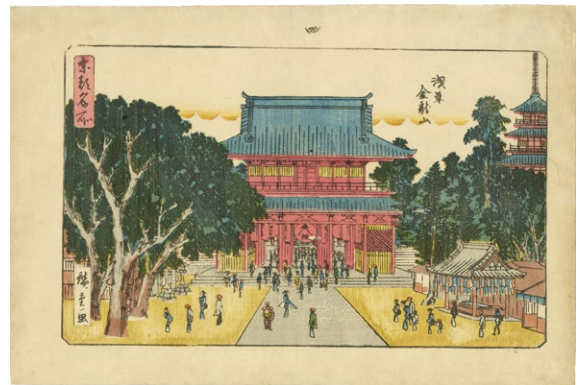

28. Asakusa Kinryuzan, Famous Places in Eastern Capital 1843-47 Ai-ban Fair impression Slight browning ¥80,000