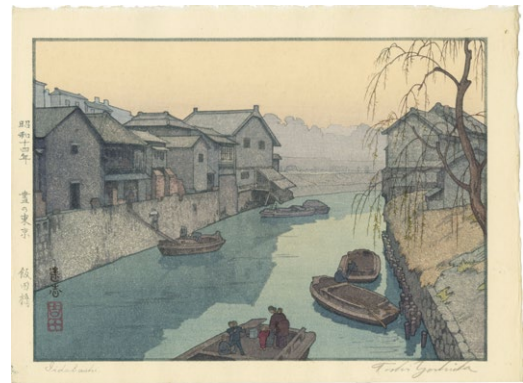

251. Iidabashi 1939

¥50,000