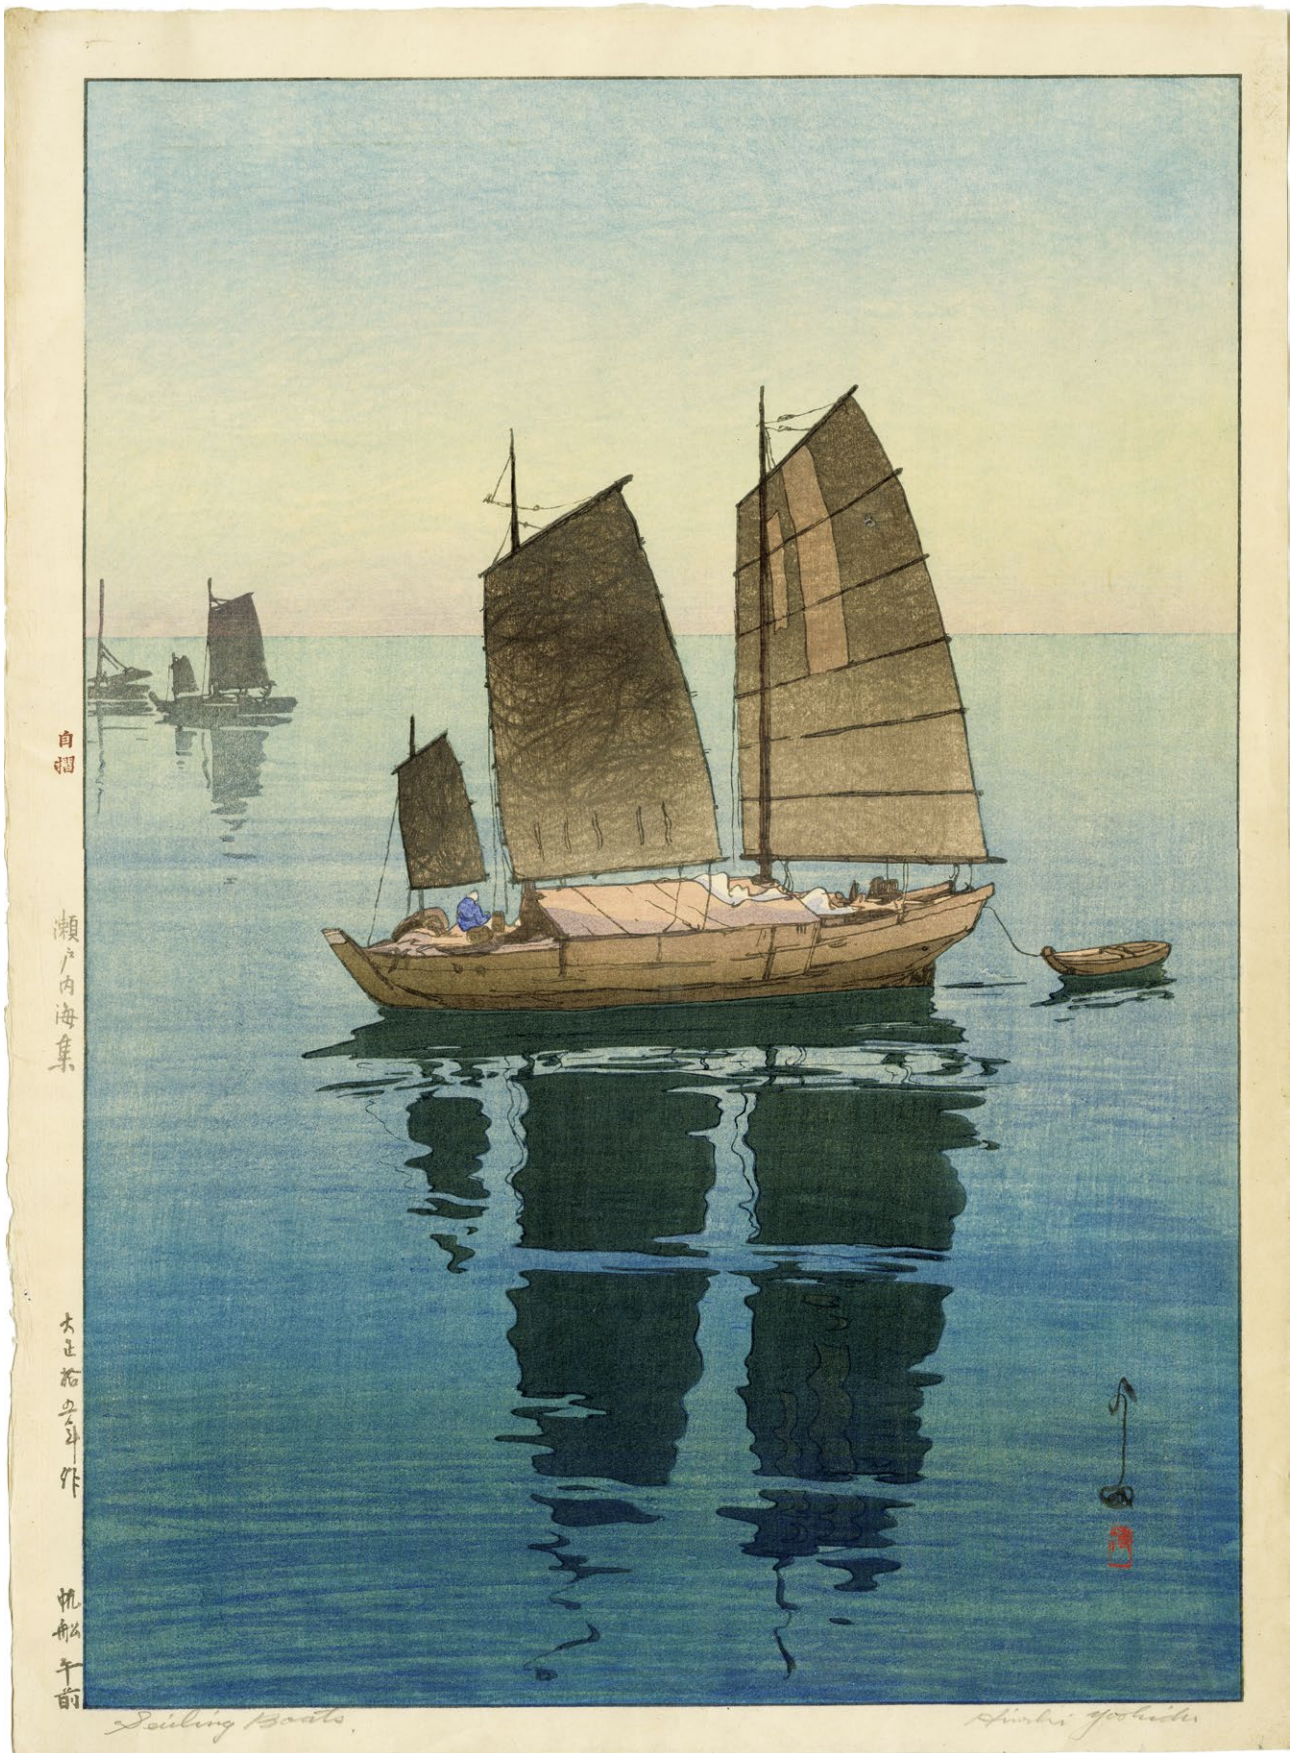

NATORI Shunsen

239. Combing Her Hair ¥360,000
1928 Very good impression & condition ed. 150 Slight browning on margin

240. After Bath ¥180,000
1928 Very good impression ed. 150 Slight soiling on margin

241. Actor Nakamura Fukusuke V as Ohan ¥200,000
1925 Very good impression With original case

242. Actor Onoe Baiko VII as Okaru ¥140,000
1951 Very good impression

243. Actor Nakamura Senjaku II as Ohatsu in Sonezaki Shinjyu ¥160,000
1954 Very good impression

ITO Shinsui

244. Half Collar
1929 Very good impression ed. 250

¥420,000

245. Evening view by the Tama River
1917 Ai-ban Very good impression

¥700,000

246. Japanese Woman
1942 Very good impression

¥150,000

247. Hair

¥650,000

1952 51.7 × 37.4 cm Very good impression Soiled Cultural Properties Protection Committee seal on reverse

248. Sailing Boats, Forenoon 1926 54.4 × 39.8 cm Very good impression Slight browning on margin

¥3,500,000

YOSHIDA Hiroshi

249. Grand Canyon 1925 Very good impression & condition

¥1,500,000

YOSHIDA Toshi

Chu-ban Very good impression & condition Pencil signature