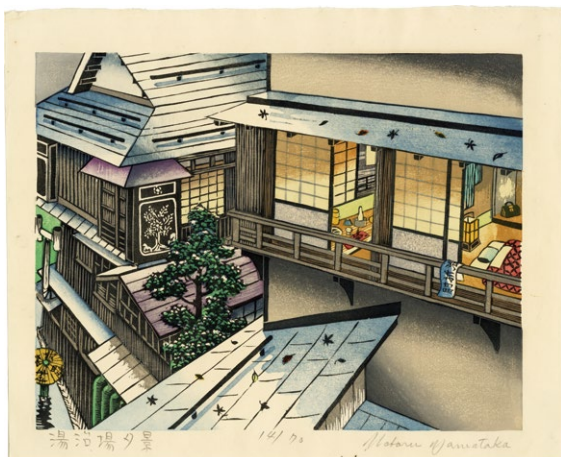

¥340,000

メキシコ (3) (1956) 1990 14/100

275. Mexico(3) 1990 46.2 × 60.3 cm ed. 100

¥150,000

**SEIMIYA Naobumi**

276. End of summer 1967 16.3 × 25.4 cm ed. 35 Slight foxing on margin & reverse Tape residue on revers ¥1,100,000

277. Early Winter Scene 1981 10.5 × 16.9 cm (Picture size) Watercolor on paper Framed (Sealed) ¥1,000,000

**YAMATAKA Noboru**

278. Evening Scene at a Hot Spring Resort ¥48,000  
33.6 × 41 cm ed. 70 Slight browning on margin