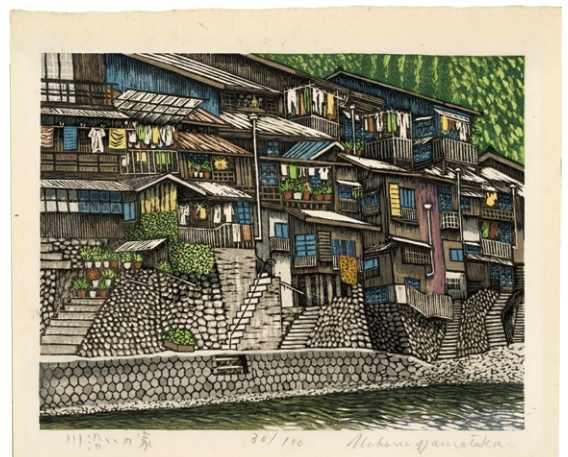

ITO Takashi

268. Mountain Stream ¥200,000  
127.8 × 36.5 cm (Picture size) Painting on silk Slight browning

OHNO Bakufu

269. Landscape ¥60,000  
111 × 35.2 cm (Picture size) Painting on silk Slight browning

270. Matsue Grand Bridge  
1924 Published by Watanabe  
¥360,000

271. Snow Scene in the Garden 1930 Published by Watanabe

¥240,000

272. Daikon Riverside, Views of Tokyo  
1916 48.4 × 33.3 cm Lithograph ¥150,000

¥340,000

メキシコ (3) (1956) 1990 14/100

275. Mexico(3) 1990 46.2 × 60.3 cm ed. 100

¥150,000

**SEIMIYA Naobumi**

276. End of summer 1967 16.3 × 25.4 cm ed. 35 Slight foxing on margin & reverse Tape residue on revers ¥1,100,000

277. Early Winter Scene 1981 10.5 × 16.9 cm (Picture size) Watercolor on paper Framed (Sealed) ¥1,000,000

**YAMATAKA Noboru**

278. Evening Scene at a Hot Spring Resort ¥48,000  
33.6 × 41 cm ed. 70 Slight browning on margin